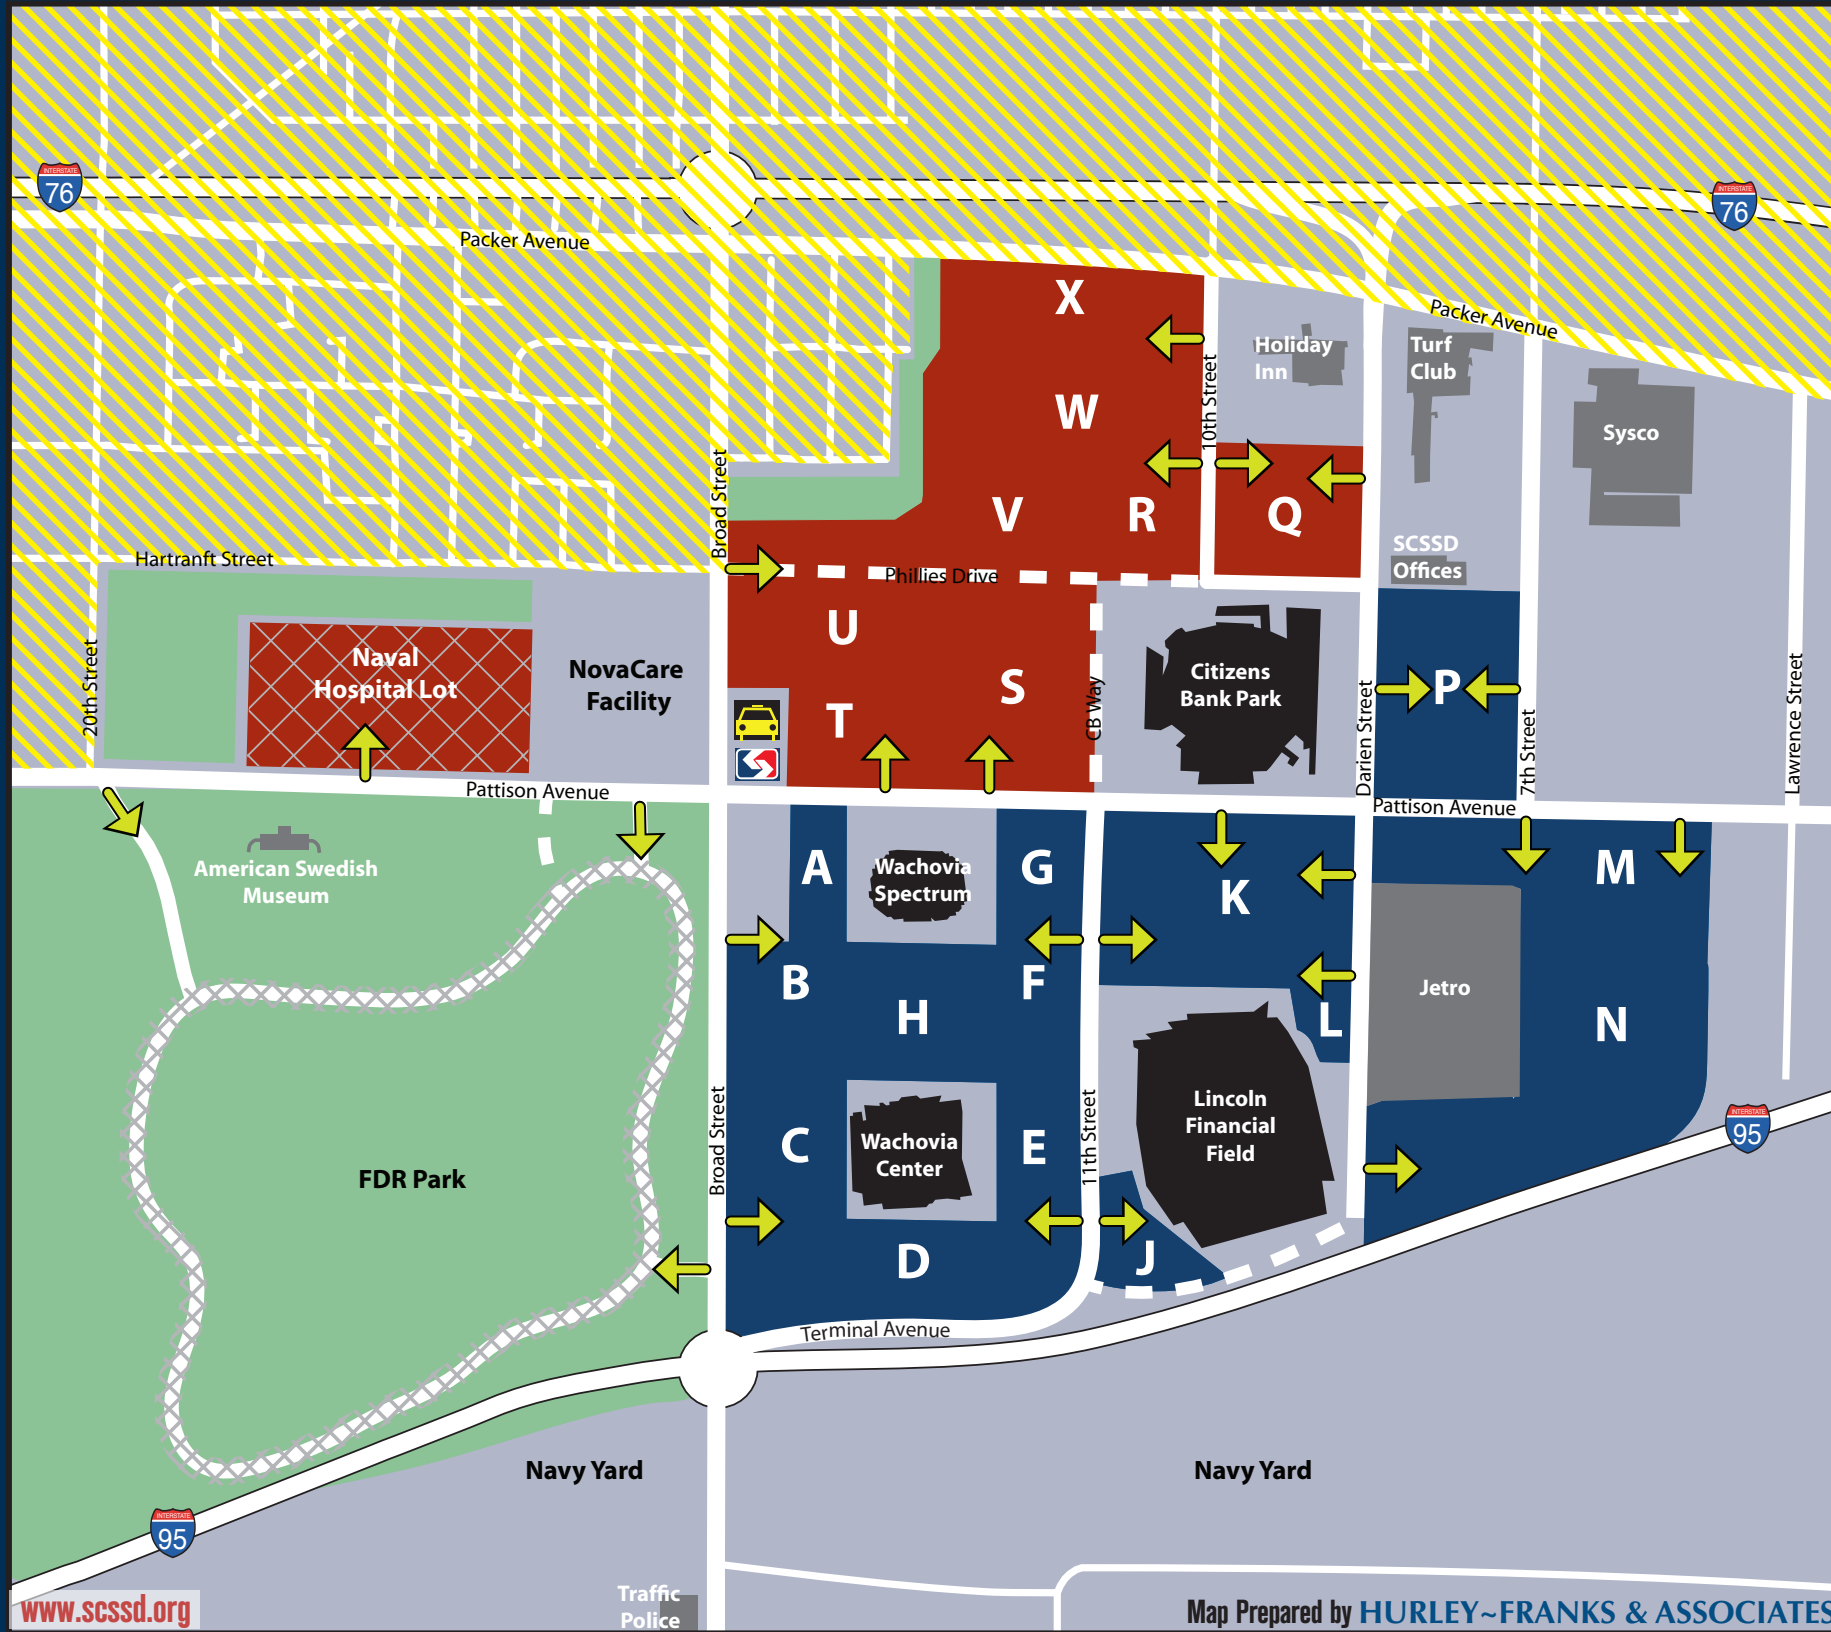

Sports Complex Parking

Area	Lot Name	# of Spaces	Notes
Wachovia Complex 5,950 Spaces	A	359	
	B	259	
	C	842	
	D	1,824	
	E	735	
	F	591	
	G	472	
	H	868	
Lincoln Financial Field and East 5,497 Spaces	J	180	
	K	1,929	
	L	220	
	M	1,213	
	N	1,955	
Citizens Bank Park 8,318 Spaces	P	1,219	
	Q	659	
	R	380	
	S	814	
	T	1,001	
	U	1,086	
	V	971	
	W	1,066	
Optional Overflow Lots 2,600 Spaces	FDR Park	1,100	
	Naval Hospital	1,500	
TOTAL SPACES		22,365	

Residential Permit/Sticker Parking ONLY
 Tailgating Prohibited (\$300 Fine)
 Parking Lot Entrance Gate (Gate openings differ by event)
 SEPTA Subway Stop

Optional Overflow Parking
 Tailgating Permitted
 On-street parking is prohibited in the Sports Complex Area
 Sports Complex Taxi Stand

Private Street